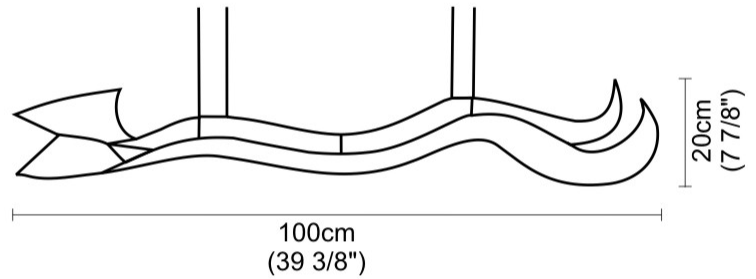

TEMPO PERSO SUSPENSION

D131229- _____
base number

1. To build a product code in our configurator select the specify button on the base model # product page
2. To build a manual product code on this datasheet choose from the options listed below in blue font and add the suffix to the base model #

GENERAL

Series: Tempo Perso
Brand: Knikerboker
Division: Design
Mounting Type: Suspension
Mounting Location: Ceiling
Subcategory: Pendant

PHYSICAL

Shape: Curves
Length (mm): 1000
Length (in): 39 3/8
Height (mm): 200
Height (in): 7 7/8
Light Distribution: Indirect
Fixture Finish: EWH / EBK / MAN / COF / PRD / SLF / GLF / CLF / BRL / EWS / EWG / EWC / EWR / EBS / EBG / EBC / EBC / EBB / MAS / MAD / MAC / MAB / COS / CGO / CCL / CBL / PRS / PRG / PRC / PRB
Fixture Material: Aluminum
Cable Details: 4 Steel Cables 2000mm / 78 3/4" - Silicon Cable 2000mm / 78 3/4"

ELECTRICAL

Lamp Type: LED
Total Output Wattage (W): 20
Dimming: Tri-Mode (Non-Dimming and Phase Dimming (120Vac only) and 0-10V Dimming)
Driver Included: Yes
Driver Location: Integrated
Driver Type: Constant Current - Universal
Driver Class: Class 2
Input Voltage (V): 120 - 277
Constant Current (MA): 250
Upon Request: 0-10Vdc dimming / Phase dimming @120Vac / 277Vac

LED

Number of LEDs: 2
Color Temperature (°K): 3000
Max. Delivered Lumen (lm): 2200
CRI: >85 CRI
Lamp Life (hrs): 50000

OPTICAL

RATINGS AND CERTIFICATIONS

Certified By: CSA Certified to UL and CSA Standards
IP rating: IP20